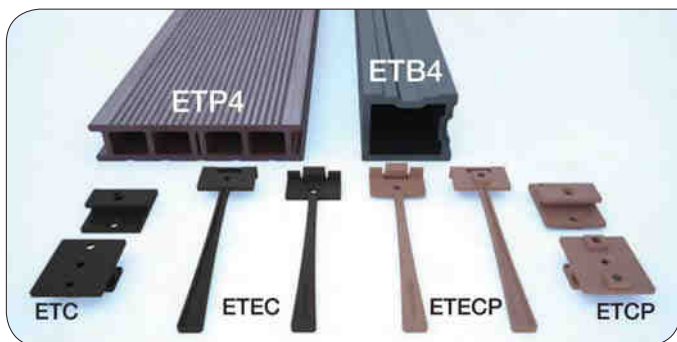

Edenex Decking System Parts

Dimensions

Plank (ETP4)

Length = 4m

Width = 140mm

Thickness = 28mm

Support Beam (ETB4)

Length = 4m

Rectangular = 60mm x 50mm

Deck area (Square metres)

Part	6m²	12m²	18m²	24m²
Planks - ETD4	11	21	32	42
Beams - ETB4	5	9	13	16
Clips - ETECP	99	189	288	378
End Clips - ETECP	10	18	26	32

Note:

The part quantity requirements outlined left are a general guideline only and actual requirements for specific installations may vary.

Colours

Choose either Finish A or Finish B	Code	Description	Unit	Units per pack	Colours		
					Chocolate Brown	Pebble Black	Slate Grey
	ETDA4	Decking Plank, Brushed on Side A	4m	1	●	●	●
	ETDB4	Decking Plank, Brushed on Side B	4m	1	●	●	●