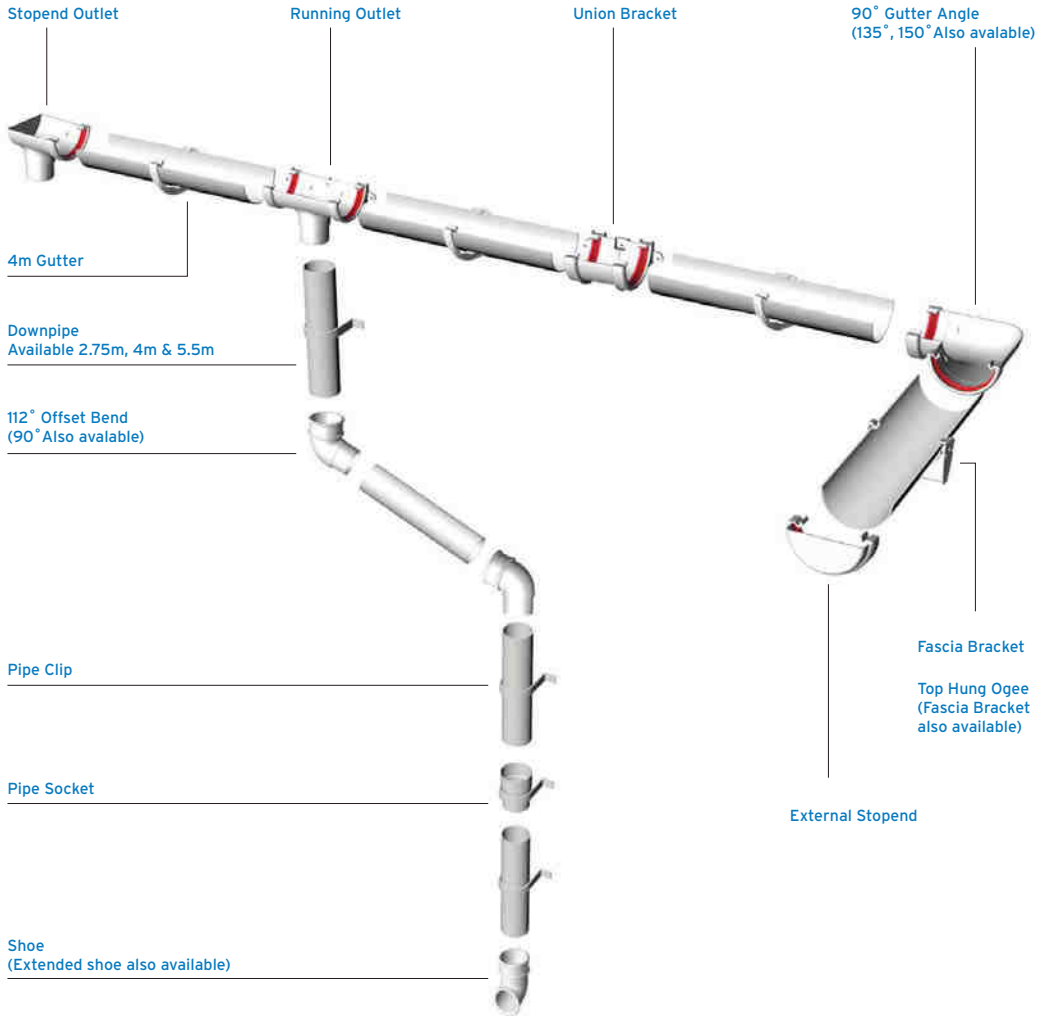

Rainwater Systems