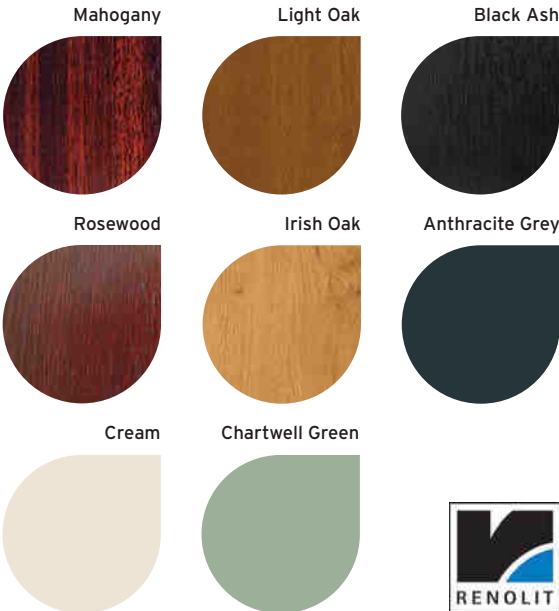

Woodgrain range