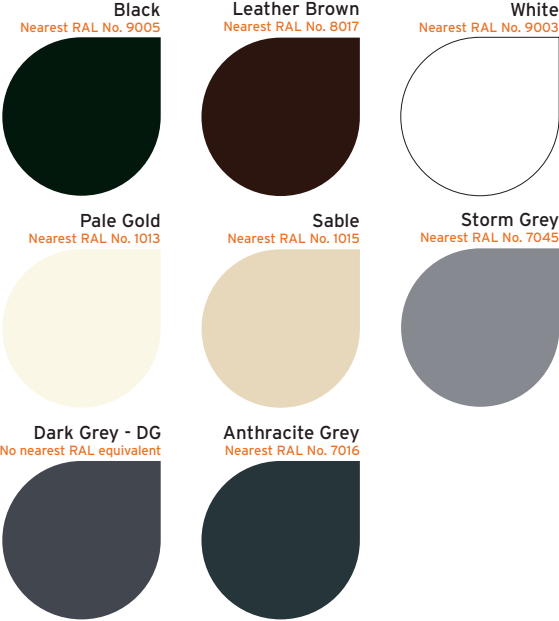

Colour range

Standard colour range